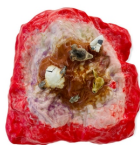

wiedemann/mettler
Bodybuilding 50, 2022
Porcelain and glazed ceramic
44 x 44 x 22 cm
(wm222.50)